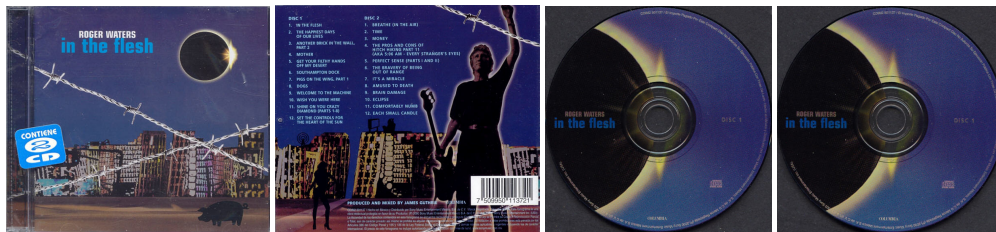

In The Flesh

Label: Columbia

Catalog numbers:

CDIM2 501137 (on case spine)

7 509950 113721 (barcode on rear cover)

CDIM2 501137 (on rear cover)

CDIM2 501137 (on CD 1)

CDIM2 501137 (on CD 2)

Country of origin: Mexico

Notes: Issued in a double slimline case with a 24 page booklet. "P 2000 Sony Music Entertainment México" and "Hecho en México" printed on rear cover and CD's.