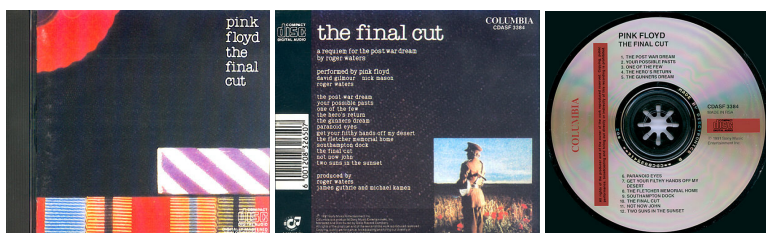

A Collection of Great Dance Songs

Label: Columbia

Catalog numbers:

CDACOL40244 (on case spine, rear cover and CD)

6 001208 326804 (barcode on rear cover)

Country of origin: South Africa (RSA)

Notes: Issued in a standard jewel case with a 4 page booklet and additional 4 page booklet with Pink Floyd's and Solo catalog from COLUMBIA. "MADE IN RSA" printed on CD. "Marketed and Distributed by Gallo Record Company" and "ARTONE" printed on rear booklet and rear cover. "Another Brick..." is listed on the CD as part 1, but it is actually part 2. Artone logo on the rear cover.

The Final Cut

Label: Columbia

Catalog numbers:

CDASF 3384 (on case spine, rear cover and CD)

6 001208 326507 (barcode on rear cover)

Country of origin: South Africa (RSA)

Notes: Issued in a standard jewel case with a 12 page booklet. "MADE IN RSA" printed on CD. "Marketed and Distributed by Gallo Record Company" and "ARTONE" printed on rear cover. "ARTONE" printed on rear booklet. Artone logo on rear cover.